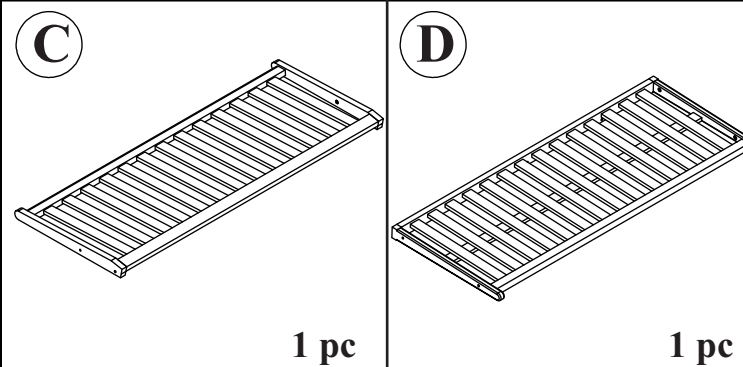

ASSEMBLY INSTRUCTION

TRENTO SOHVAPÖYTÄ

98163

Ref 39.172M525.2S023

PART

HARDWARE LIST