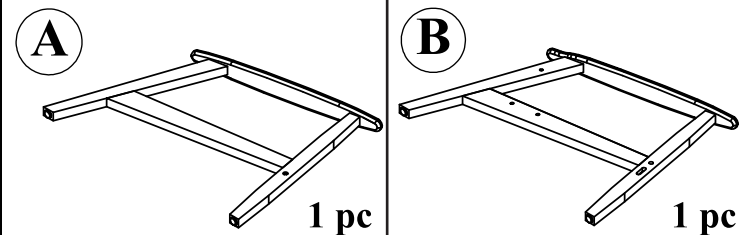

ASSEMBLY INSTRUCTION

TRENTO SOHVAPÖYTÄ

98163

Ref 39.172M525.2S023

PART

HARDWARE LIST