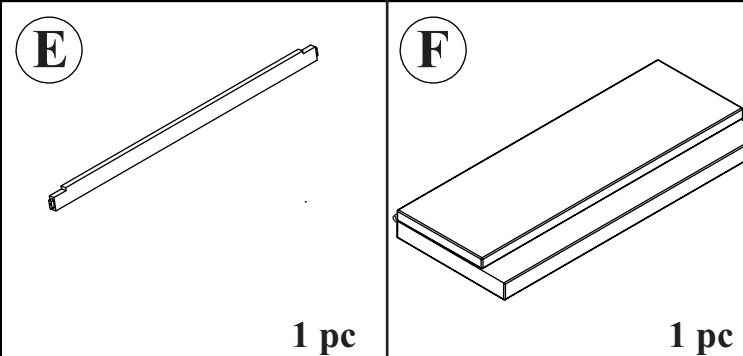

ASSEMBLY INSTRUCTION

TRENTO SOHVAPÖYTÄ

98163

Ref 39.172M525.2S023

PART

HARDWARE LIST