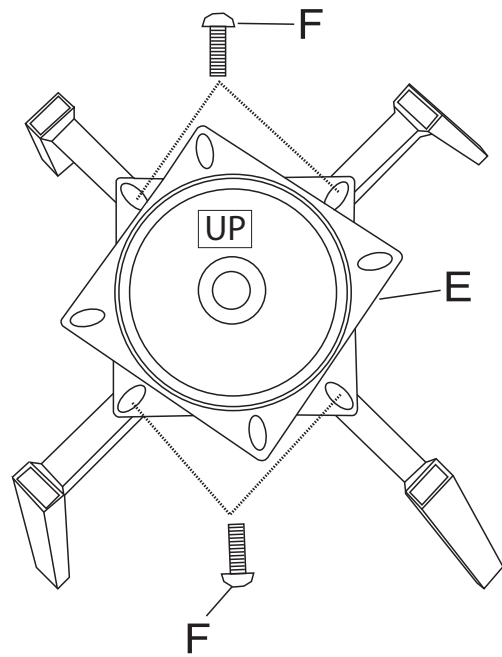

ASSEMBLY INSTRUCTION

MELVILLE CHAIR

ROWICO

H O M E

Ax1 	Dx1 
Bx1 	Ex1 
Cx1 	Fx9  M6×30MM Gx2  M6×20MM Hx2  M6×25MM Ix1  M5

①

②

③