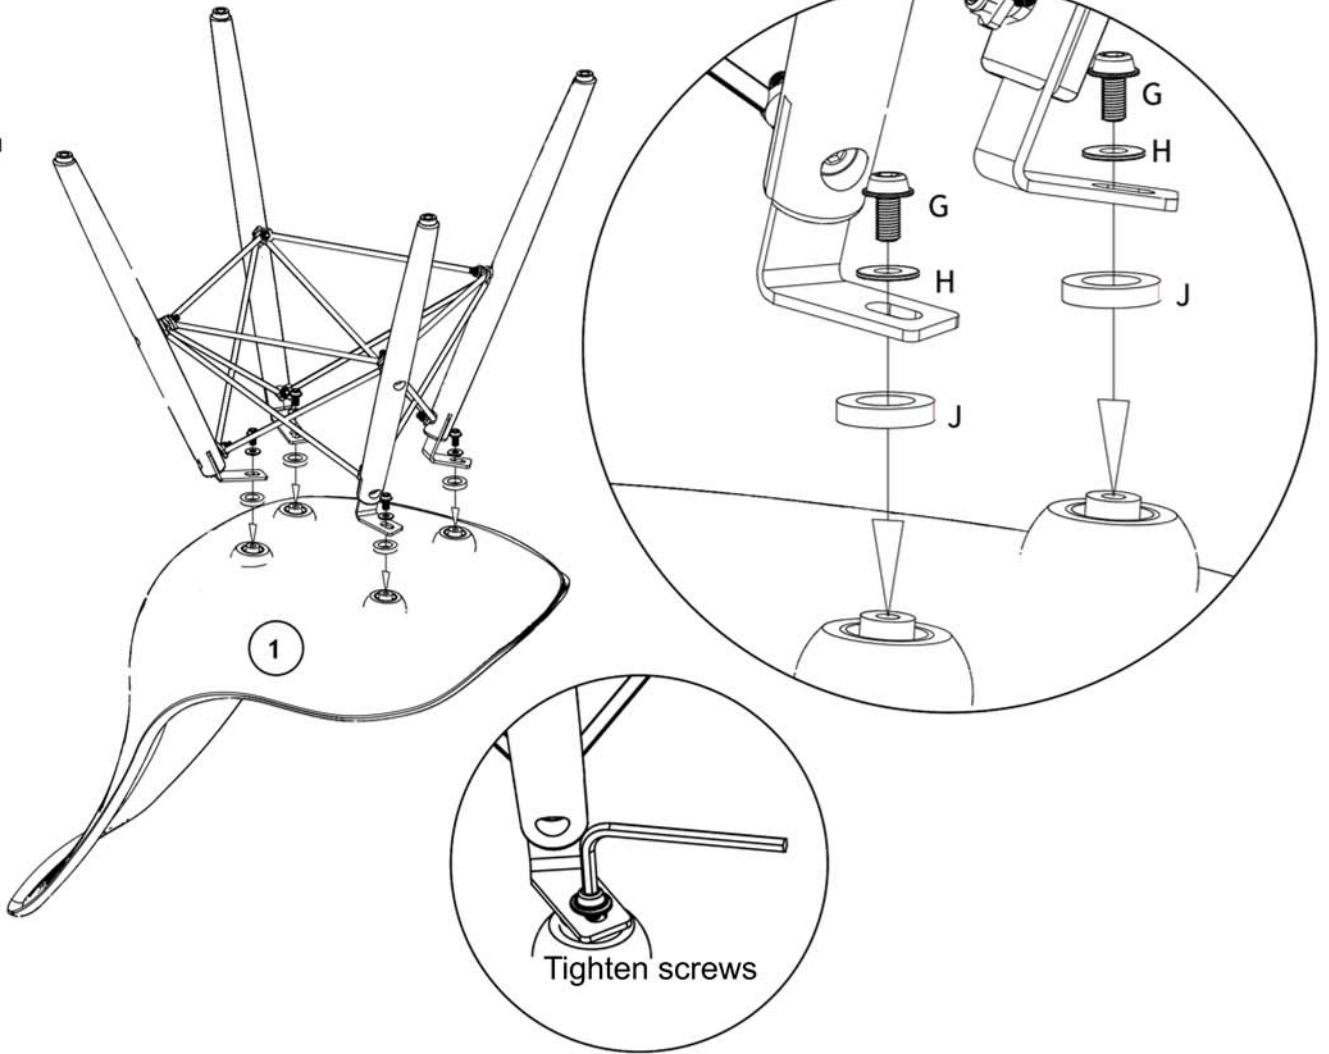

ELTON

GB: Important! Read carefully and retain for future reference.

①	1	415 x 460 x 540 mm			
②	4	435 x Ø30 mm			
③	1	170 x 270 x 270 mm			

<p>A Ax2</p>	<p>B Bx1</p>	<p>C Cx1</p>	<p>D M6x 38 mm Dx4</p>	<p>E M6x 45 mm Ex4</p>
<p>F M6 Fx8</p>	<p>G M6x 12 mm Gx4</p>	<p>H Hx4</p>	<p>J Jx4</p>	<p>K Kx1</p>
<p>L 4 mm Lx1</p>	<p>M 5 mm Mx1</p>	<p>N Nx8</p>		

GB: In case you need spare parts please indicate model and part number shown in the assembly instruction

1

2

3

GB: Place chair on flat surface