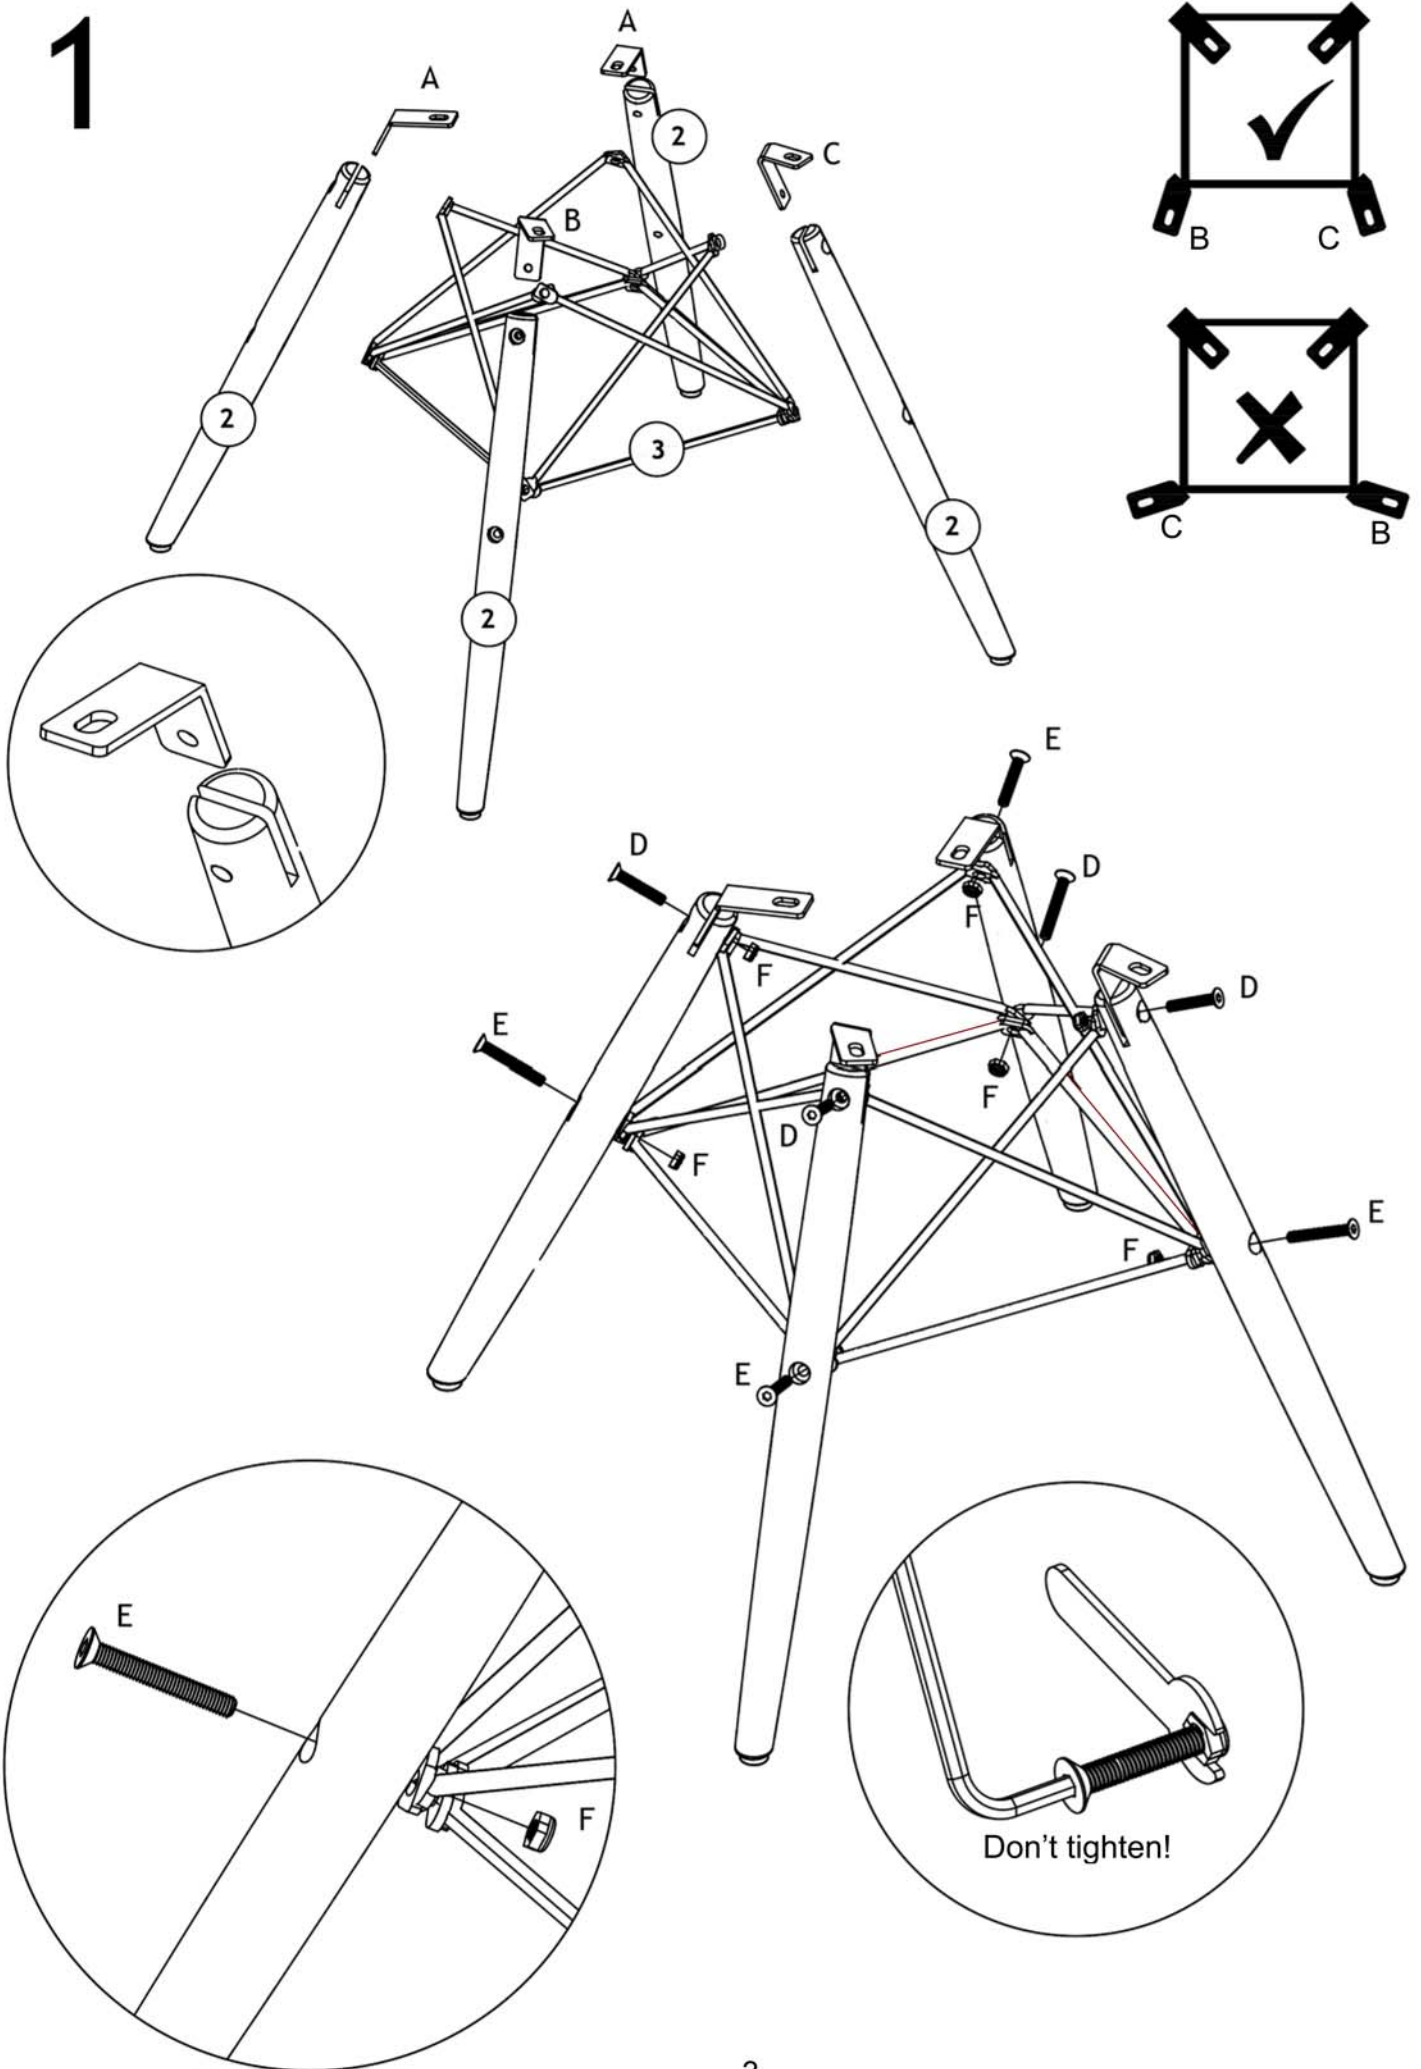

ELTON

GB: Important! Read carefully and retain for future reference.

①	1	415 x 460 x 540 mm			
②	4	435 x Ø30 mm			
③	1	170 x 270 x 270 mm			

<p>A Ax2</p>	<p>B Bx1</p>	<p>C Cx1</p>	<p>D M6x 38 mm Dx4</p>	<p>E M6x 45 mm Ex4</p>
<p>F M6 Fx8</p>	<p>G M6x 12 mm Gx4</p>	<p>H Hx4</p>	<p>J Jx4</p>	<p>K Kx1</p>
<p>L 4 mm Lx1</p>	<p>M 5 mm Mx1</p>	<p>N Nx8</p>		

GB: In case you need spare parts please indicate model and part number shown in the assembly instruction

1

2

3

GB: Place chair on flat surface