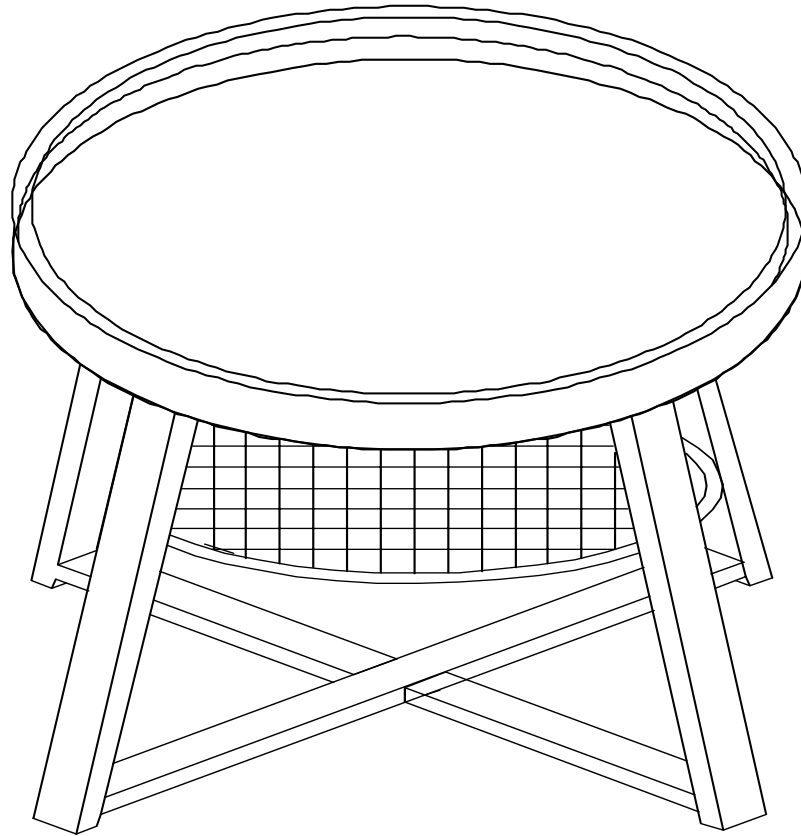

# Assembly instructions

Model: Florence-CT

1

 <p>2 PEOPLE</p>	 <p>15min</p>	
---	--	--

A  X1  
M4mm

B  X4  
6\*25mm

C  X8  
6\*14mm

1

2

3

4