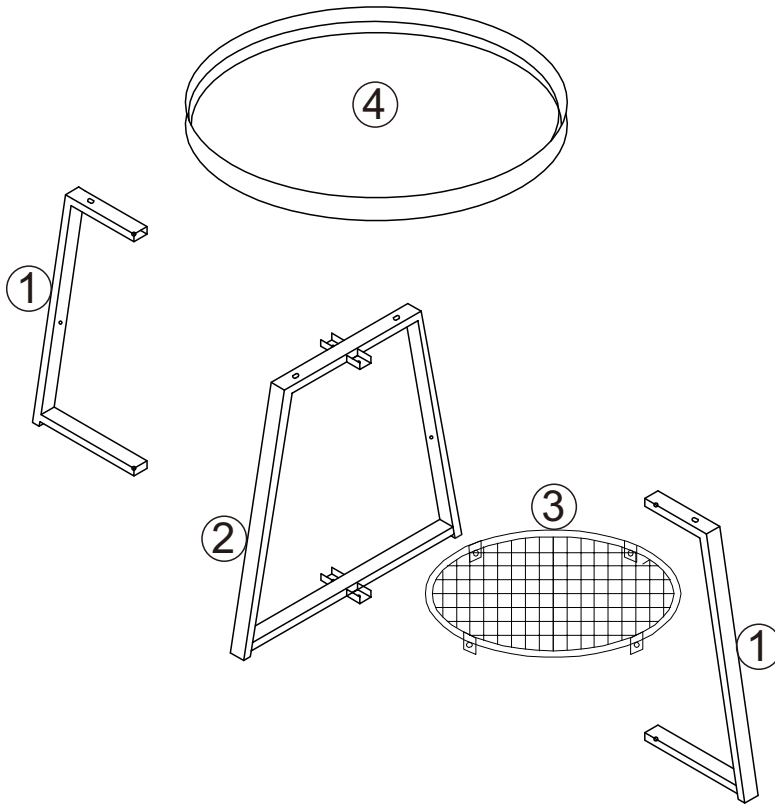

# Assembly instructions

Model: Florence-CT

1

 <p>2 PEOPLE</p>	 <p>15min</p>	
---	--	--

A  X1  
M4mm

B  X4  
6\*25mm

C  X8  
6\*14mm

1

2

3

4