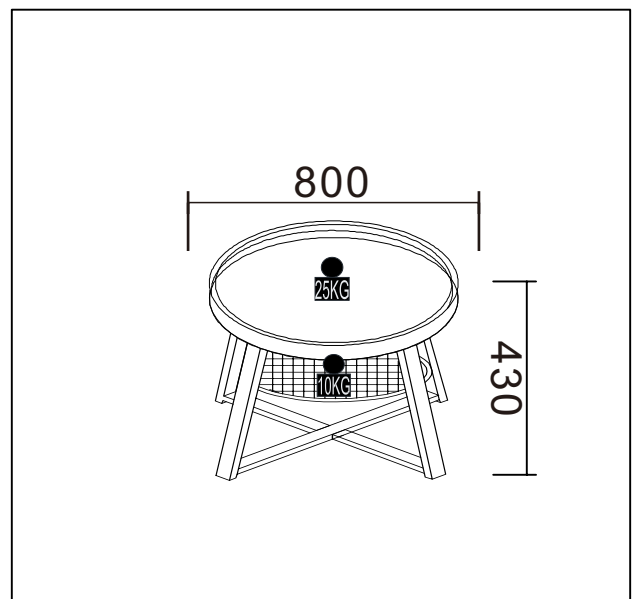

# Assembly instructions

Model: Florence-CT

1

 <p>2 PEOPLE</p>	 <p>15min</p>	
---	--	--

A  X1  
M4mm

B  X4  
6\*25mm

C  X8  
6\*14mm

1

2

3

4