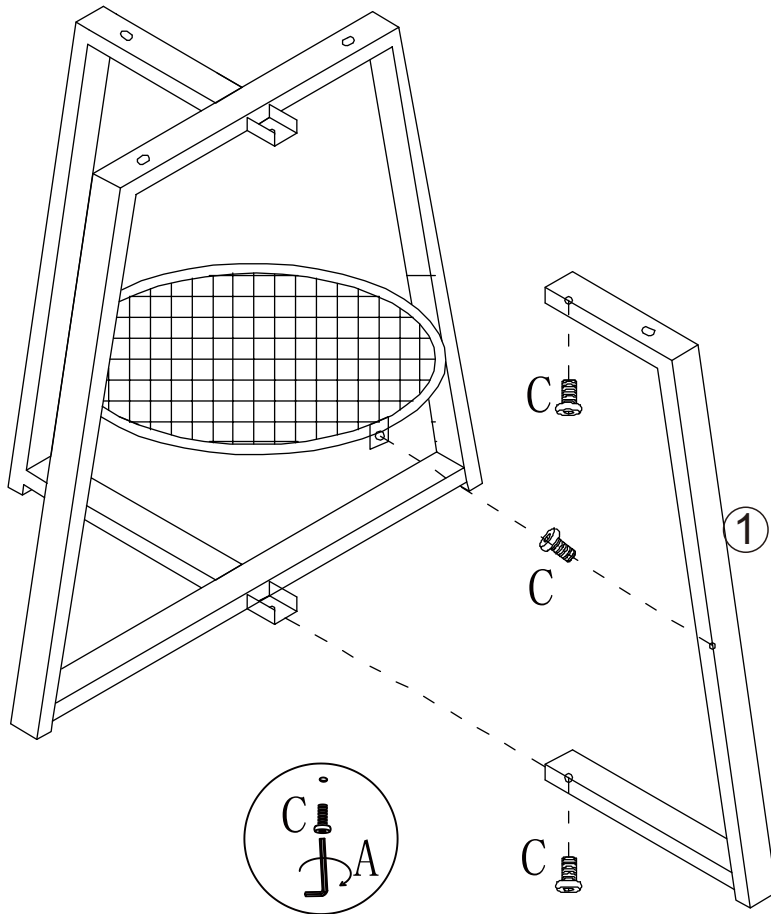

# Assembly instructions

Model: Florence-CT

1

 <p>2 PEOPLE</p>	 <p>15min</p>	
---	--	--

A  X1  
M4mm

B  X4  
6\*25mm

C  X8  
6\*14mm

1

2

3

4