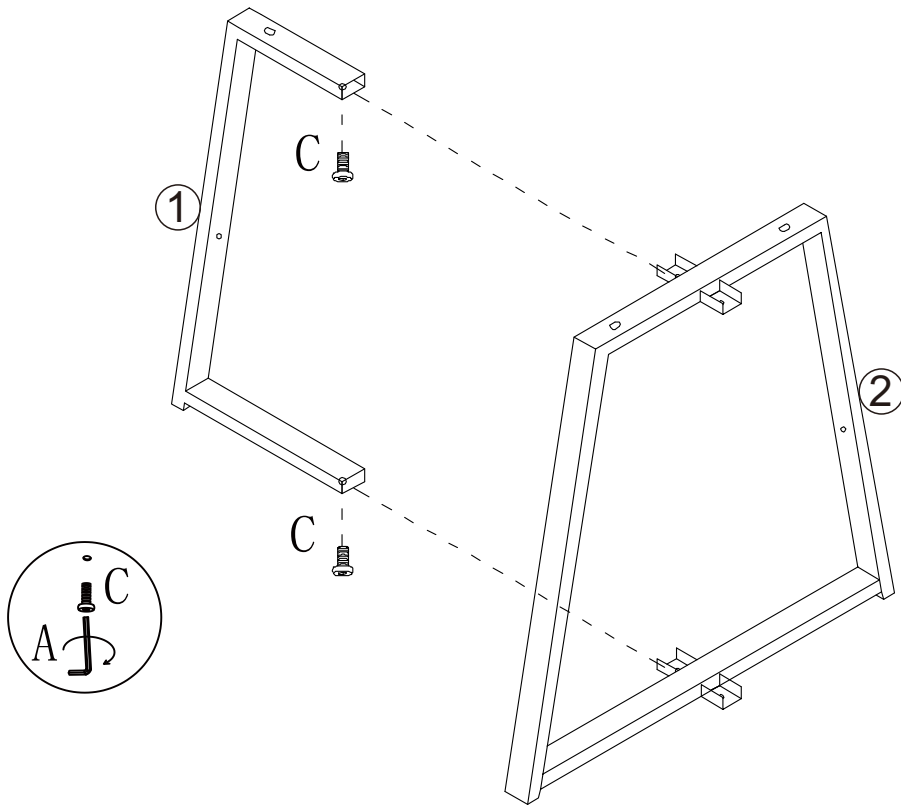

# Assembly instructions

Model: Florence-CT

1

 <p>2 PEOPLE</p>	 <p>15min</p>	
---	--	--

A  X1  
M4mm

B  X4  
6\*25mm

C  X8  
6\*14mm

1