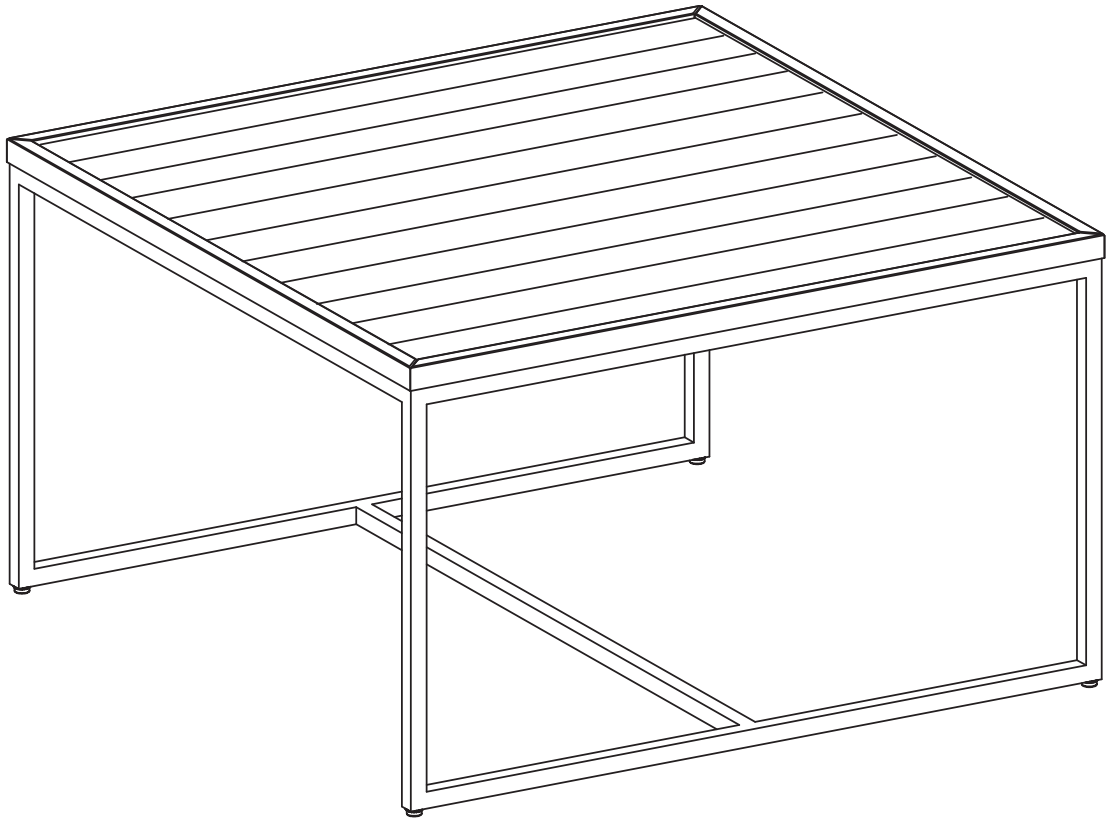

# DEERFIELD COFFEE TABLE

**ROWICO**

HOME

<p>1 x 1</p> 	<p>A x 8</p>  <p>M6 x 16</p>
<p>2 x 1</p> 	<p>B x 8</p>  <p>Ø6/Ø16</p> <p>C x 1</p>  <p>N4</p>

Note:  
 Improper use, improper  
 assembly and mishandling  
 may lead to defects/ cracks  
 appearing.