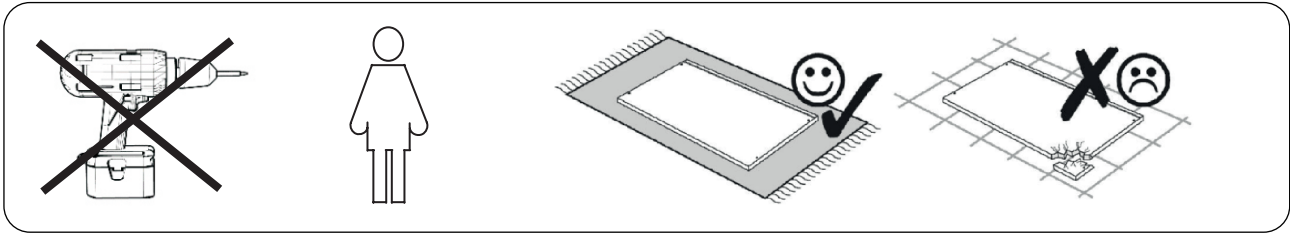

ASSEMBLY INSTRUCTION

# DEERFIELD COFFEE TABLE

**ROWICO**

HOME

<p>1 x 1</p> 	<p>A x 8</p>  <p>M6 x 16</p>
<p>2 x 1</p> 	<p>B x 8</p>  <p>Ø6/Ø16</p> <p>C x 1</p>  <p>N4</p>

Note:  
 Improper use, improper  
 assembly and mishandling  
 may lead to defects/ cracks  
 appearing.