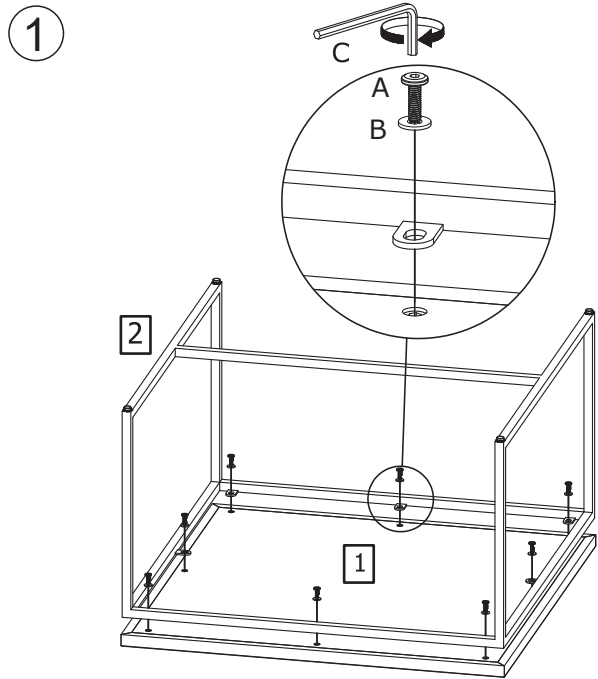

# DEERFIELD COFFEE TABLE

**ROWICO**

HOME

<p>1 x 1</p> 	<p>A x 8</p>  <p>M6 x 16</p>
<p>2 x 1</p> 	<p>B x 8</p>  <p>Ø6/Ø16</p> <p>C x 1</p>  <p>N4</p>

Note:  
 Improper use, improper  
 assembly and mishandling  
 may lead to defects/ cracks  
 appearing.