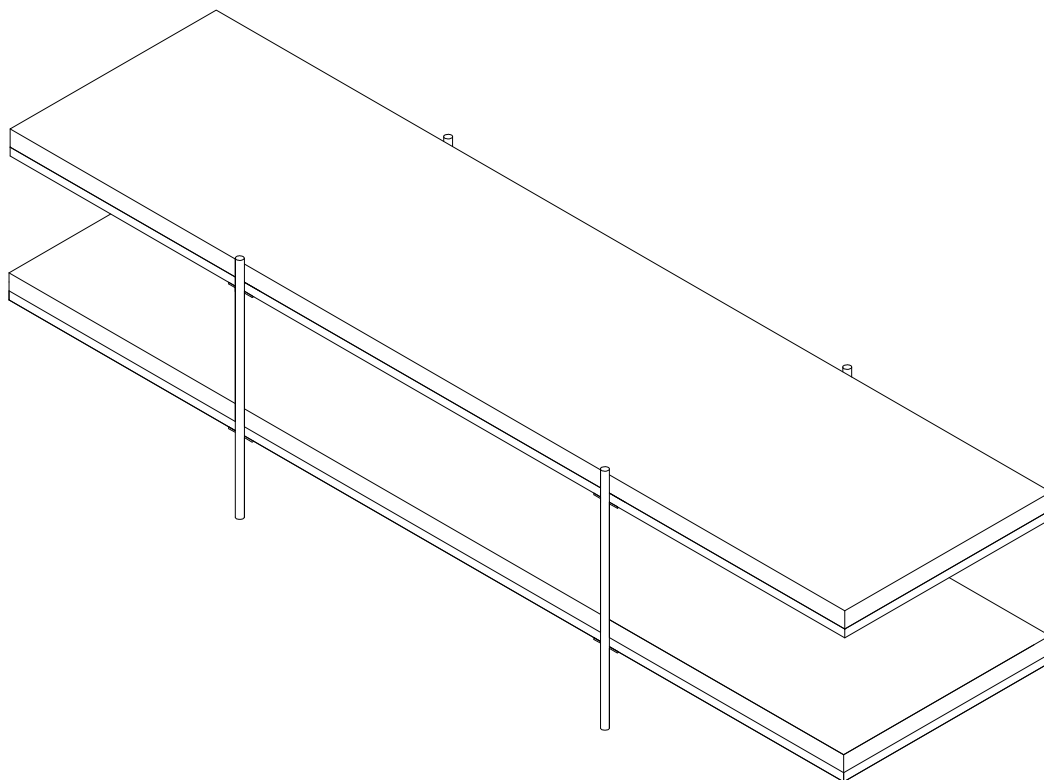

# Assembly instructions

Model:Pisa-TV

A X4  
6\*28mm

E X1  
M4mm

B X8  
6\*12mm

C X8  
4\*30mm