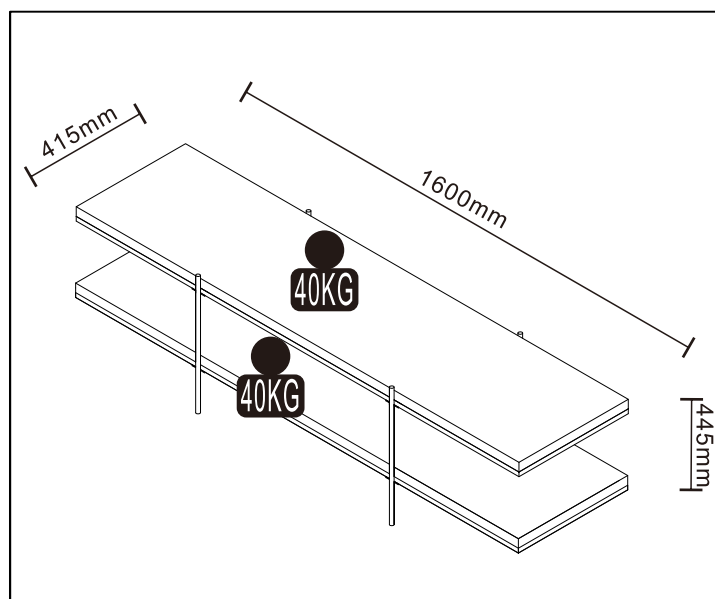

# Assembly instructions

Model:Pisa-TV

A X4  
6\*28mm

E X1  
M4mm

B X8  
6\*12mm

C X8  
4\*30mm