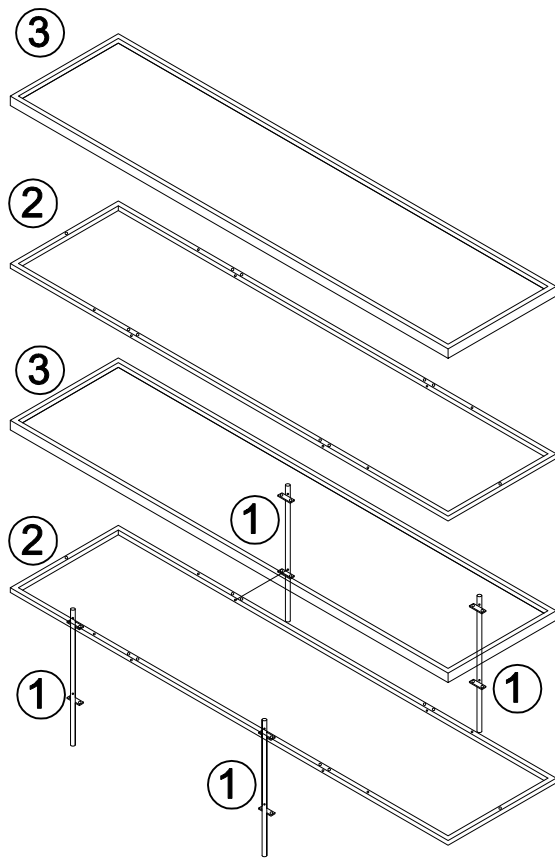

# Assembly instructions

Model:Pisa-TV

A X4  
6\*28mm

E X1  
M4mm

B X8  
6\*12mm

C X8  
4\*30mm