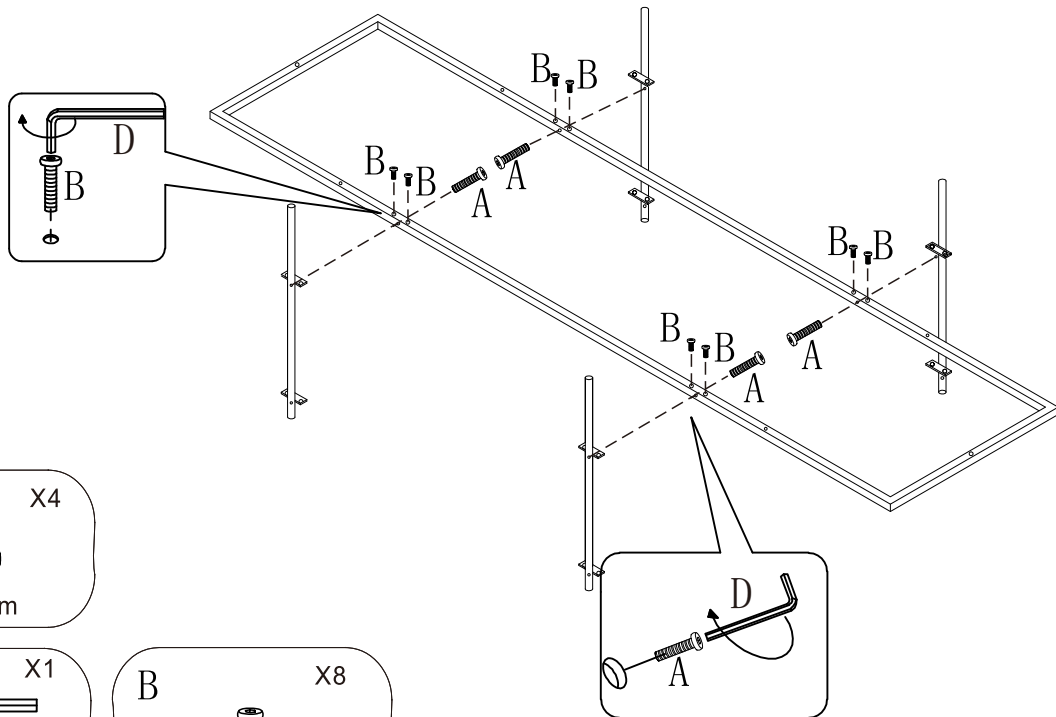

# Assembly instructions

Model:Pisa-TV

A X4  
6\*28mm

E X1  
M4mm

B X8  
6\*12mm

C X8  
4\*30mm