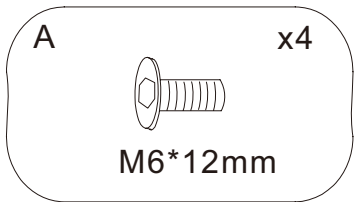

Assembly instructions

Model: Calypso-BS

1

A x4
M6*12mm

2

B x16
M6*25mm