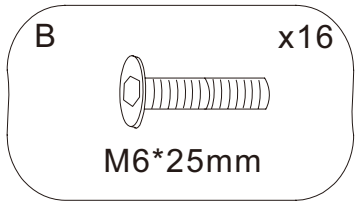

Assembly instructions

Model: Calypso-BS

1

A x4
M6*12mm

2

B x16
M6*25mm