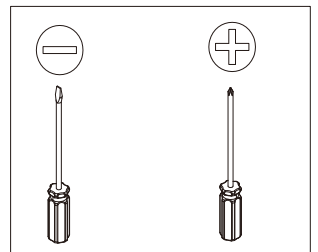

Assembly instructions

Model: Calypso-BS

1

A x4
M6*12mm

2

B x16
M6*25mm