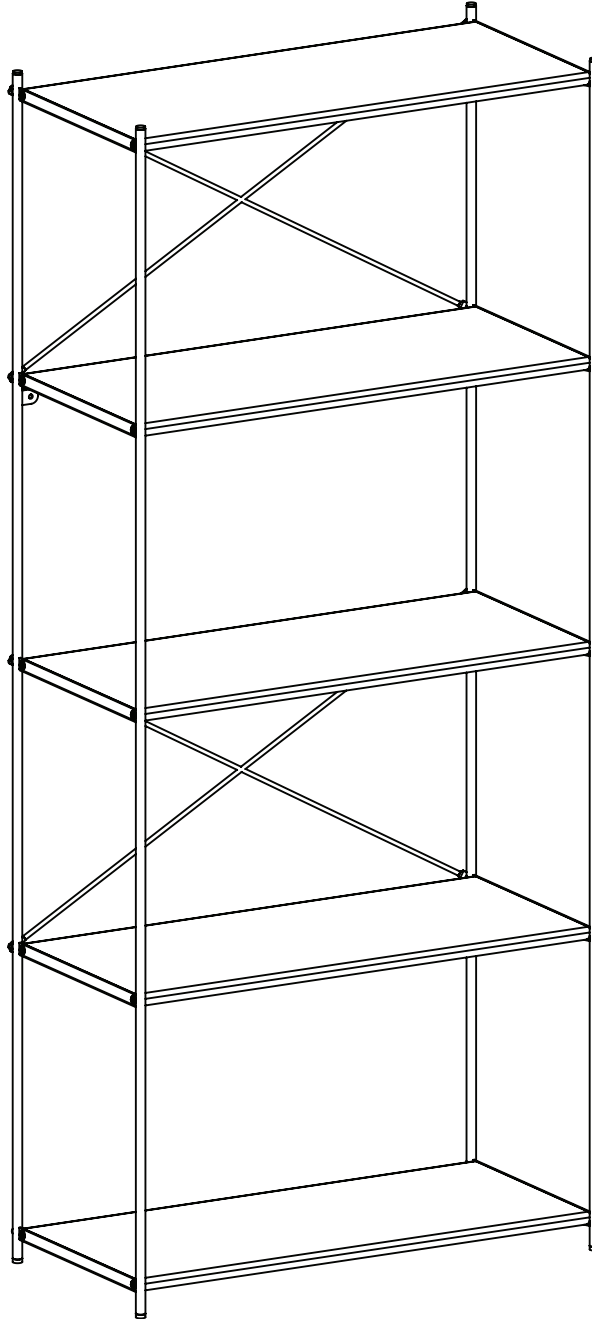

Assembly Instruction

CROSS SHELF HIGH - 60308 MU

706 x 850

Tools needed

4mm

Don't use !!!

Total material list, hardware

I/x28

M6x12

II/x28

D6xD12

III/x4

(optional)

Total material list, furniture parts

Assembly instruction, 1

Assembly instruction, 2