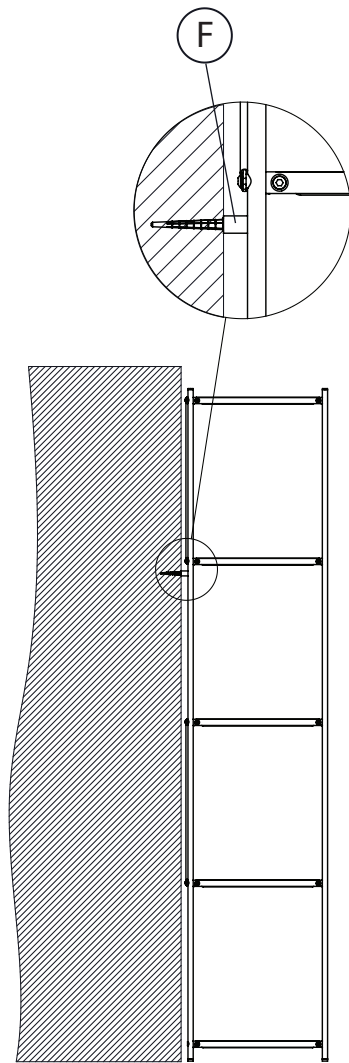

Assembly Instruction

CROSS SHELF HIGH - 60308 MU

706 x 850

Tools needed

4mm

Don't use !!!

Total material list, hardware

I/x28

M6x12

II/x28

D6xD12

III/x4

(optional)

Total material list, furniture parts

Assembly instruction, 1

Assembly instruction, 2

Assembly instruction, 3

Assembly instruction, 4

Assembly instruction, 5

Assembly instruction, 6

WARNING

Screws for attaching the product to the walls are not included. You will need to choose a screw or a fitting which is suitable for securing the bracket to the kind of walls that you have.