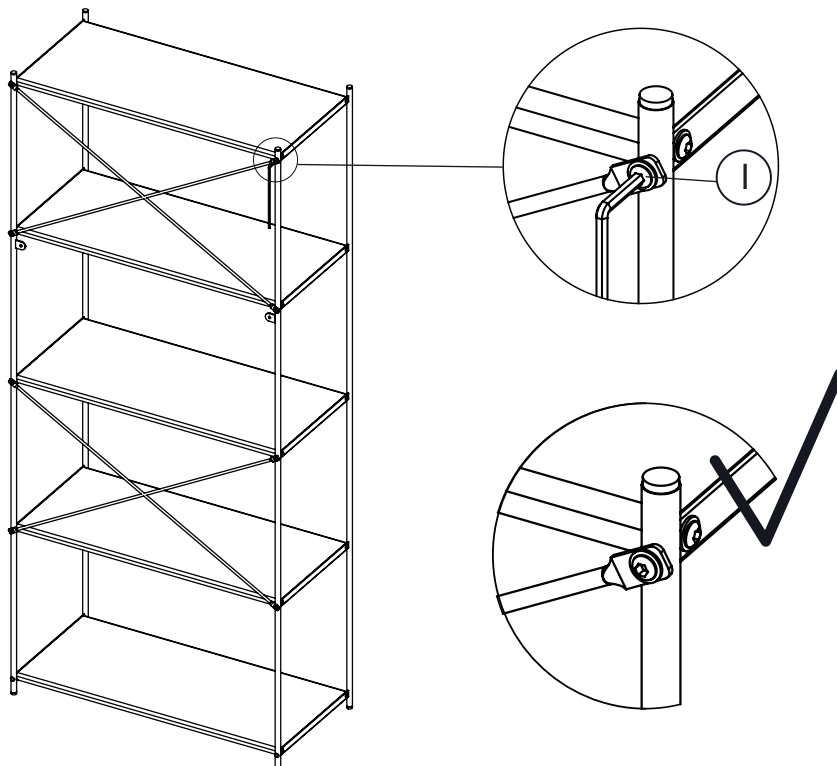

Assembly Instruction

CROSS SHELF HIGH - 60308 MU

706 x 850

Tools needed

4mm

Don't use !!!

Total material list, hardware

I/x28

M6x12

II/x28

D6xD12

III/x4

(optional)

Total material list, furniture parts

Assembly instruction, 1

Assembly instruction, 2

Assembly instruction, 3

Assembly instruction, 4

Assembly instruction, 5

Assembly instruction, 6

WARNING

Screws for attaching the product to the walls are not included. You will need to choose a screw or a fitting which is suitable for securing the bracket to the kind of walls that you have.