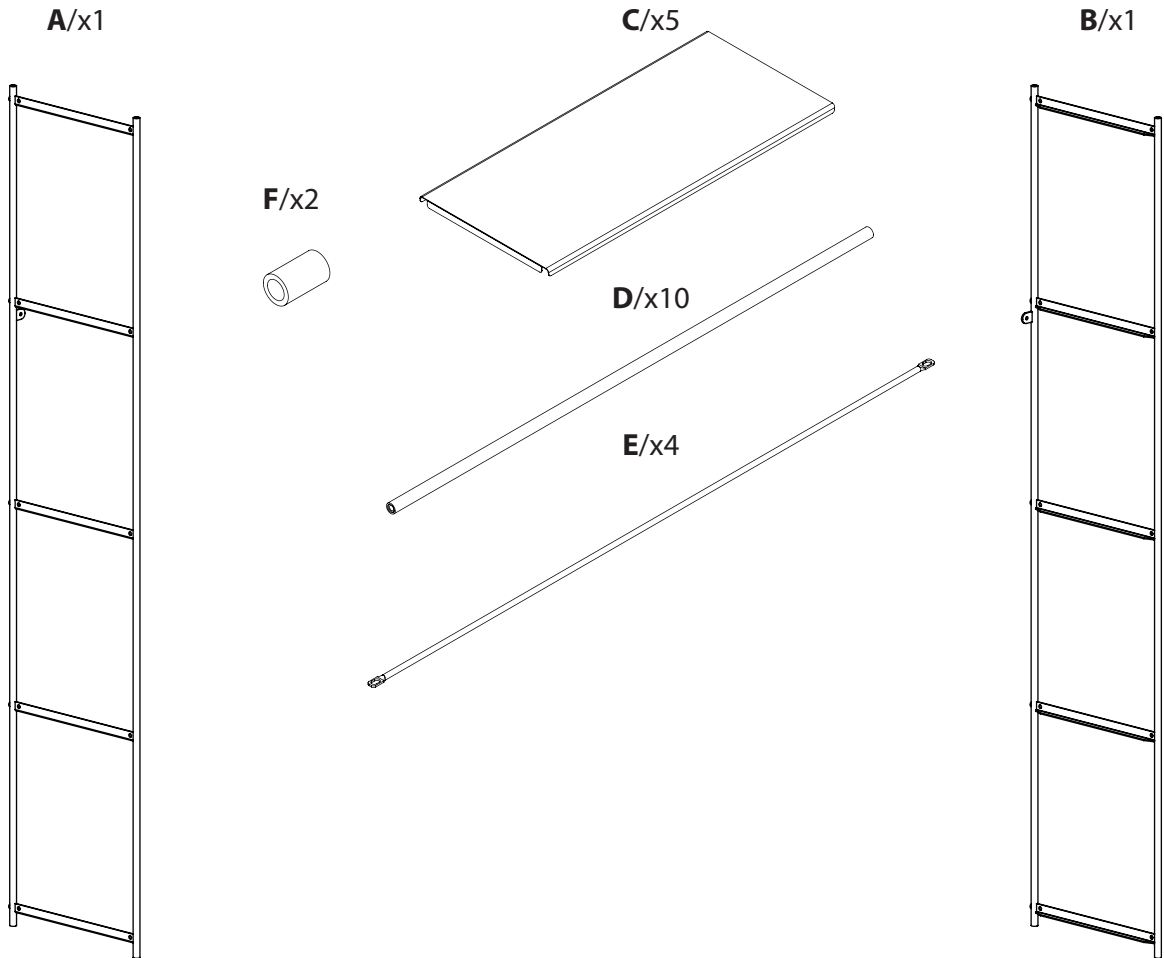

Assembly Instruction

CROSS SHELF HIGH - 60308 MU

706 x 850

Tools needed

4mm

Don't use !!!

Total material list, hardware

I/x28

M6x12

II/x28

D6xD12

III/x4

(optional)

Total material list, furniture parts

Assembly instruction, 1

Assembly instruction, 2

Assembly instruction, 3

Assembly instruction, 4

Assembly instruction, 5

Assembly instruction, 6

WARNING

Screws for attaching the product to the walls are not included. You will need to choose a screw or a fitting which is suitable for securing the bracket to the kind of walls that you have.