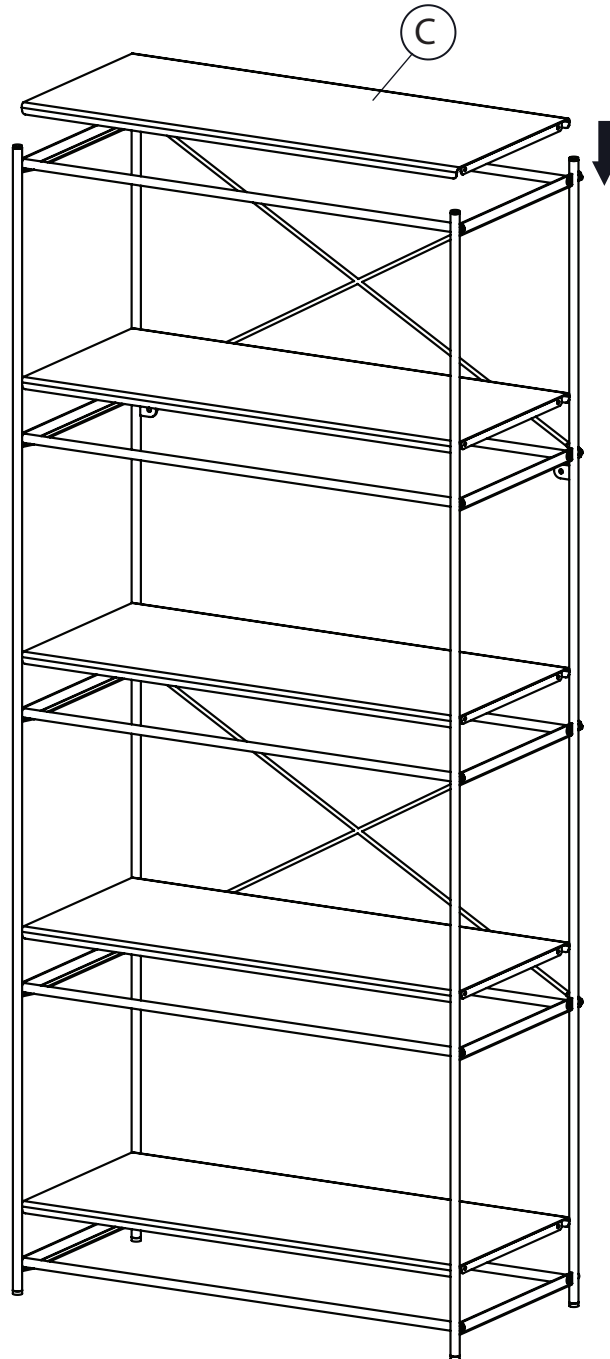

Assembly Instruction

CROSS SHELF HIGH - 60308 MU

706 x 850

Tools needed

4mm

Don't use !!!

Total material list, hardware

I/x28

M6x12

II/x28

D6xD12

III/x4

(optional)

Total material list, furniture parts

Assembly instruction, 1

Assembly instruction, 2

Assembly instruction, 3

Assembly instruction, 4

Assembly instruction, 5

Assembly instruction, 6

WARNING

Screws for attaching the product to the walls are not included. You will need to choose a screw or a fitting which is suitable for securing the bracket to the kind of walls that you have.