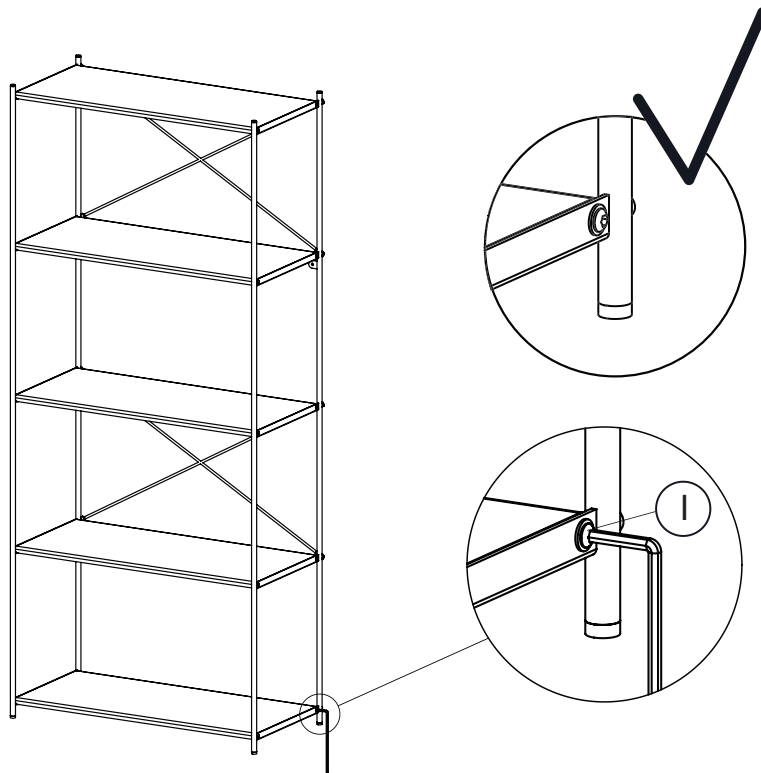

Assembly Instruction

CROSS SHELF HIGH - 60308 MU

706 x 850

Tools needed

4mm

Don't use !!!

Total material list, hardware

I/x28

M6x12

II/x28

D6xD12

III/x4

(optional)

Total material list, furniture parts

Assembly instruction, 1

Assembly instruction, 2

Assembly instruction, 3

Assembly instruction, 4

Assembly instruction, 5

Assembly instruction, 6

WARNING

Screws for attaching the product to the walls are not included. You will need to choose a screw or a fitting which is suitable for securing the bracket to the kind of walls that you have.