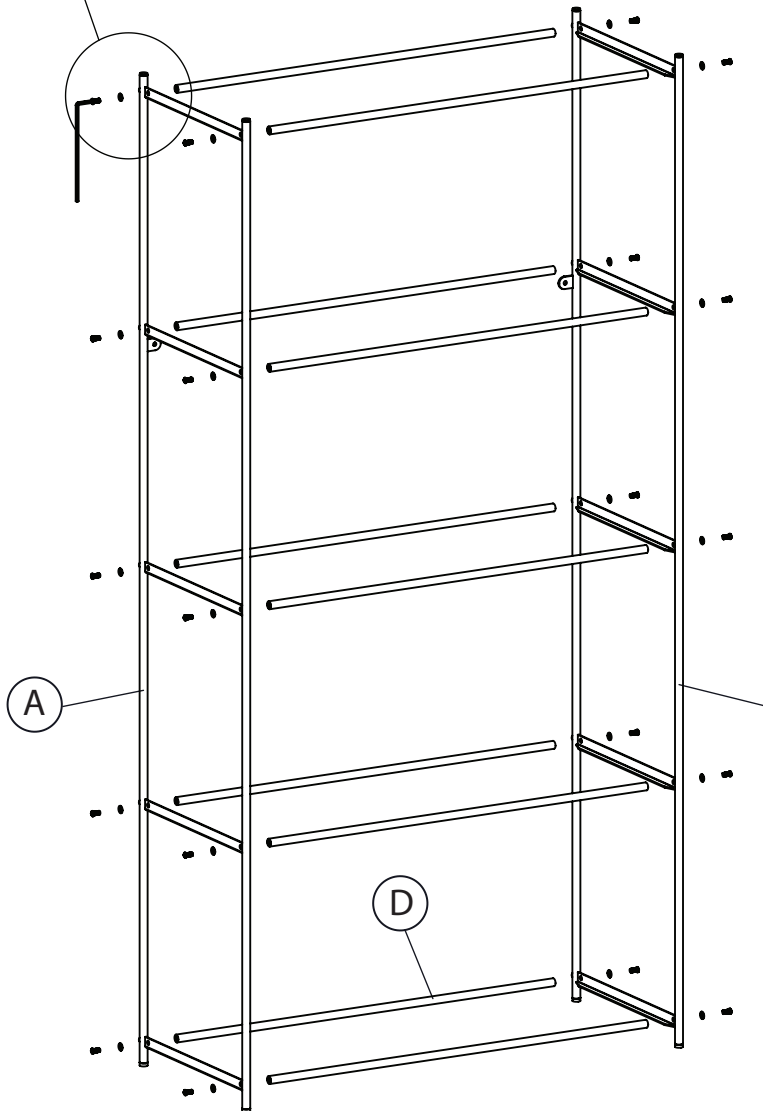

Assembly Instruction

CROSS SHELF HIGH - 60308 MU

706 x 850

Tools needed

4mm

Don't use !!!

Total material list, hardware

I/x28

M6x12

II/x28

D6xD12

III/x4

(optional)

Total material list, furniture parts

Assembly instruction, 1

Assembly instruction, 2

Assembly instruction, 3

Assembly instruction, 4

Assembly instruction, 5

Assembly instruction, 6

WARNING

Screws for attaching the product to the walls are not included. You will need to choose a screw or a fitting which is suitable for securing the bracket to the kind of walls that you have.