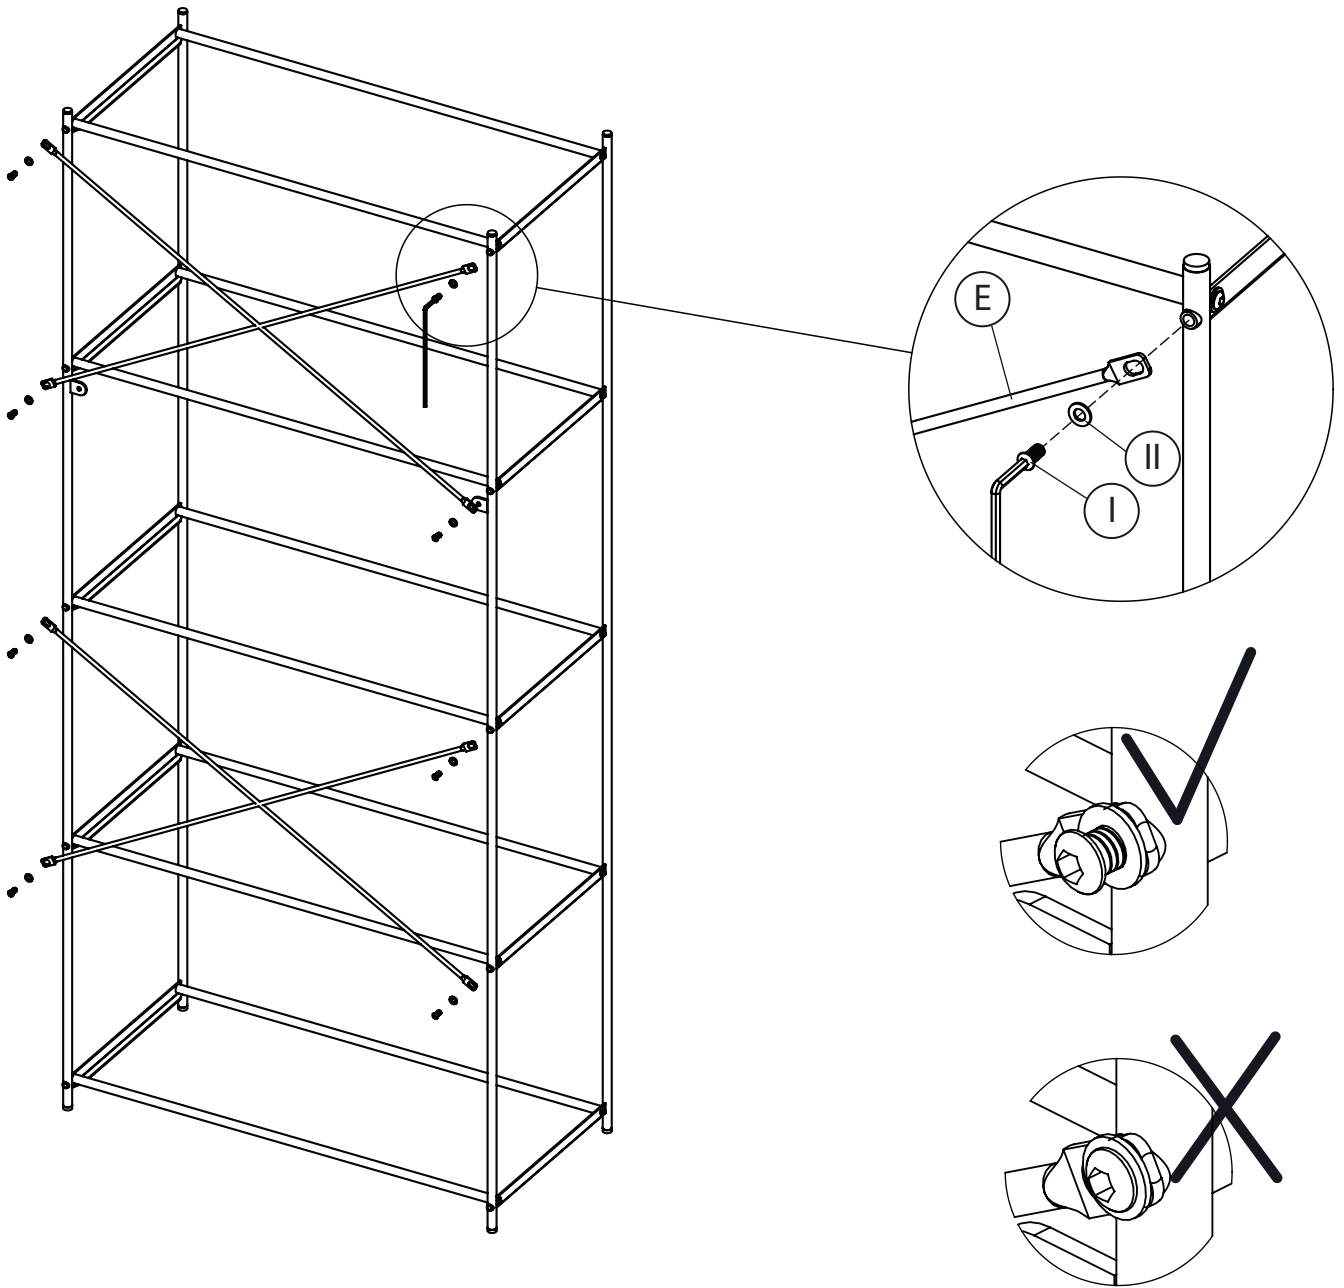

Assembly Instruction

CROSS SHELF HIGH - 60308 MU

706 x 850

Tools needed

4mm

Don't use !!!

Total material list, hardware

I/x28

M6x12

II/x28

D6xD12

III/x4

(optional)

Total material list, furniture parts

Assembly instruction, 1

Assembly instruction, 2

Assembly instruction, 3

Assembly instruction, 4

Assembly instruction, 5

Assembly instruction, 6

WARNING

Screws for attaching the product to the walls are not included. You will need to choose a screw or a fitting which is suitable for securing the bracket to the kind of walls that you have.