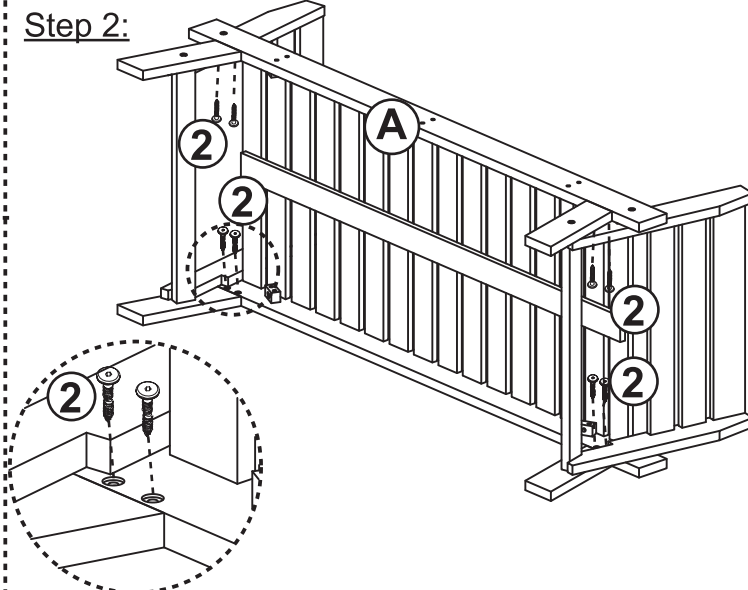

Kokoamisohjeet / Assembly Instructions
/ Monteringsanvisning

Item code: B163B2

Step 1:

Step 2:

Step 3:

- 1:  M7 x 70mm - 4pcs
- 2:  M6 x 20mm - 8pcs
- 3:  M8 x 45mm - 6pcs
- 4:  M4 x 80mm - 2pcs

Step 4:

Step 5: