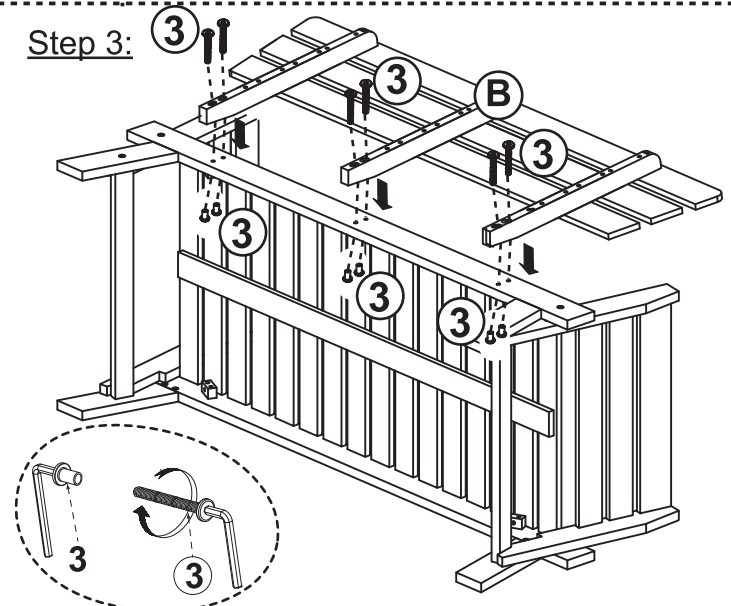

Kokoamisohjeet / Assembly Instructions
/ Monteringsanvisning

Item code: B163B2

Step 1:

Step 2:

Step 3:

- 1:  M7 x 70mm - 4pcs
- 2:  M6 x 20mm - 8pcs
- 3:  M8 x 45mm - 6pcs
- 4:  M4 x 80mm - 2pcs

Step 4:

Step 5: