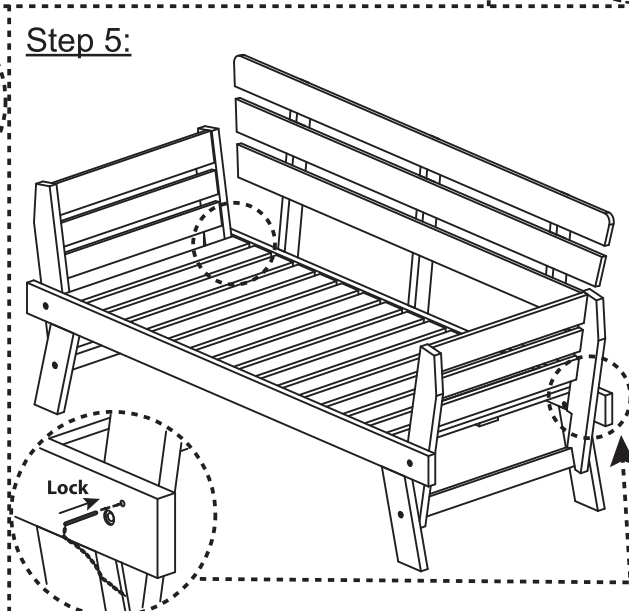

Kokoamisohjeet / Assembly Instructions
/ Monteringsanvisning

Item code: B163B2

Step 1:

Step 2:

Step 3:

- 1:  M7 x 70mm - 4pcs
- 2:  M6 x 20mm - 8pcs
- 3:  M8 x 45mm - 6pcs
- 4:  M4 x 80mm - 2pcs

Step 4:

Step 5: